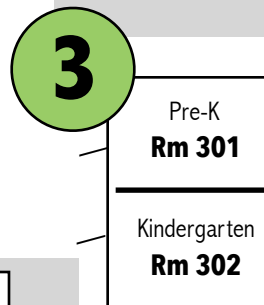

Welcome to North Wake Church

Parking

South Main Street (Hwy. 1-A)

Fire Lane
No
Parking