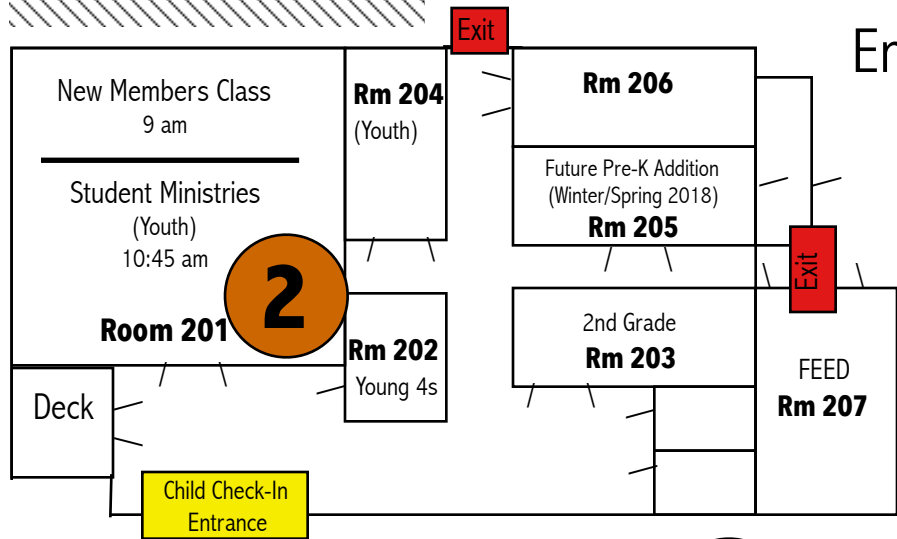

Welcome to North Wake Church

Parking

South Main Street (Hwy. 1-A)

Fire Lane
No
Parking