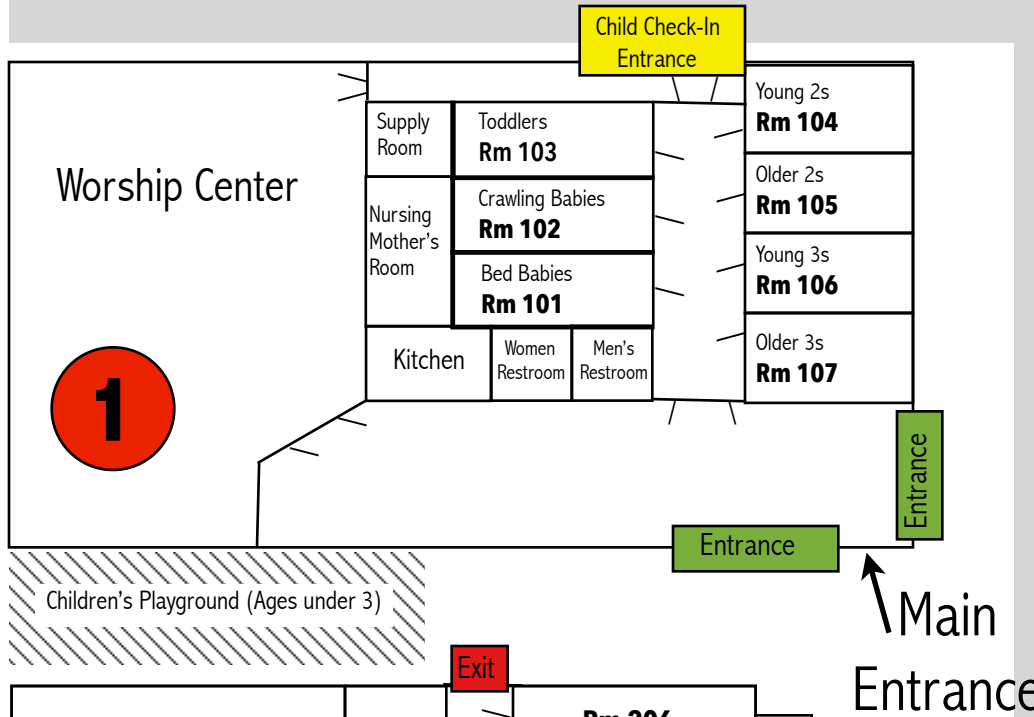

Welcome to North Wake Church

Parking

South Main Street (Hwy. 1-A)

Fire Lane
No
Parking