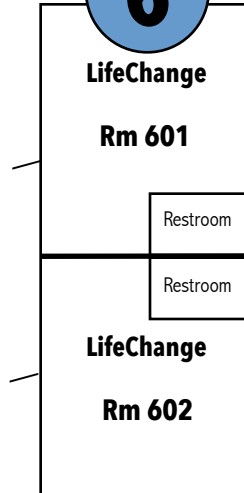

Welcome to North Wake Church

Parking

South Main Street (Hwy. 1-A)

Main Entrance

3

Fire Lane
No
Parking

5

6