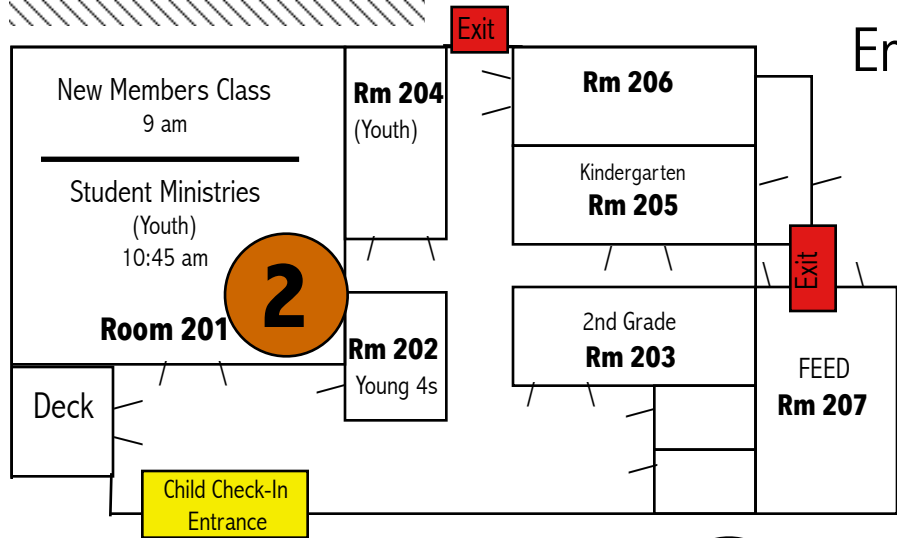

Welcome to North Wake Church

Parking

South Main Street (Hwy. 1-A)

Main Entrance

3

Fire Lane
No
Parking

5

6