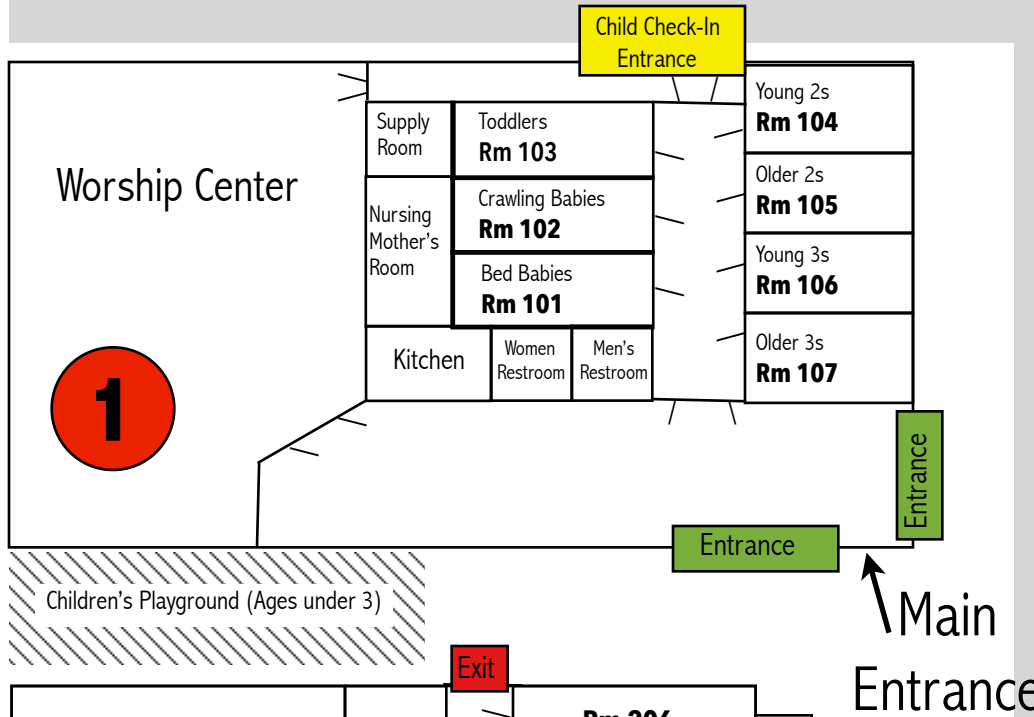

Welcome to North Wake Church

Parking

South Main Street (Hwy. 1-A)

Main Entrance

3

Fire Lane
No
Parking

5

6