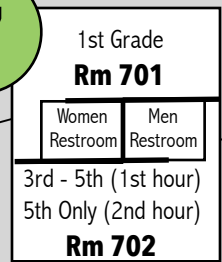

Welcome to North Wake Church

Parking

South Main Street (Hwy. 1-A)

Main Entrance

3

Fire Lane
No
Parking

5

6

7

4

Parking

North Wake Church Campus Map