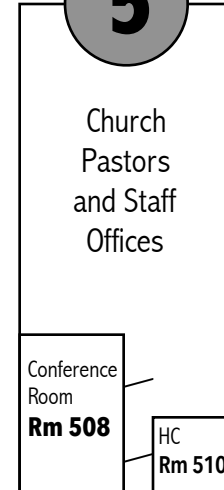

# Welcome to North Wake Church

Parking

South Main Street (Hwy. 1-A)

3

Fire Lane  
No  
Parking

5

6

7