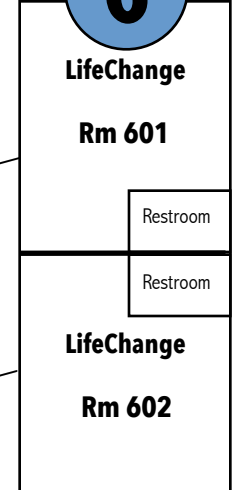

# Welcome to North Wake Church

Parking

South Main Street (Hwy. 1-A)

3

Fire Lane  
No  
Parking

5

6

7